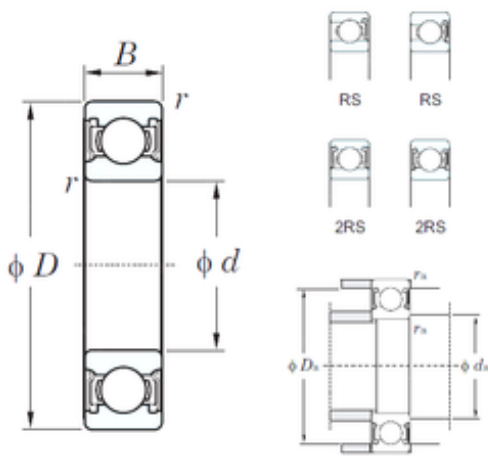

China abec 9 Bearing Supplier

NSK Koyo NTN SKF Timken Brand Deep Groove Ball Bearing 6208-2RS 6208-2rsc3 6208-N 6208-Nr 6208-RS 6208-Rsc3 6208-Z 6208-Zc3 6208-Znr 6208-Zz 6208-Zzc3 Bearing

Bearing No. 6208-2RS

Size	40x80x18 mm
Bore Diameter	40 mm
Outer Diameter	80 mm
Width	18 mm
d	40 mm
D	80 mm
B	18 mm
C	18 mm
r min.	1,1 mm
da min.	46,5 mm
da max	49 mm
Da max.	73,5 mm
ra max.	1 mm
Weight	0,366 Kg
Basic dynamic load rating (C)	29,1 kN
Basic static load rating (C0)	17,8 kN
(Grease) Lubrication Speed	5400 r/min

6208-2RS Bearing 2D drawings and 3D CAD models